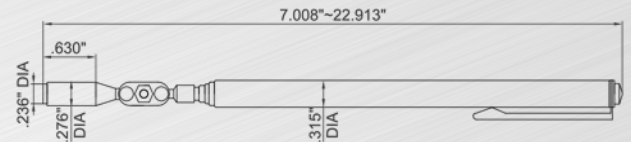

## Telescoping Magnetic Pick-Up

13.08

- Pick up metal parts from hidden areas
- Rotation of the magnetic head: 360°
- Length of handle is adjustable
- Handle made of brass and chrome plated

Magnetic Tip (Inch)	Magnetic Force	Length (Inch)	INSIZE No.	Code
Ø0.236	0.99lbf	7.008-22.913	7161-1	877206

## Center Punch Set

8-Piece | 4 Inch  
Hardened & Tempered

Code 460042

34.57

Center Punch Set: 1/16 (1.5), 5/64 (2), 3/32, (2.5), 1/8 (3), 9/64 (3.5), 5/32 (4), 3/16 (5), and 7/32 (5.5)